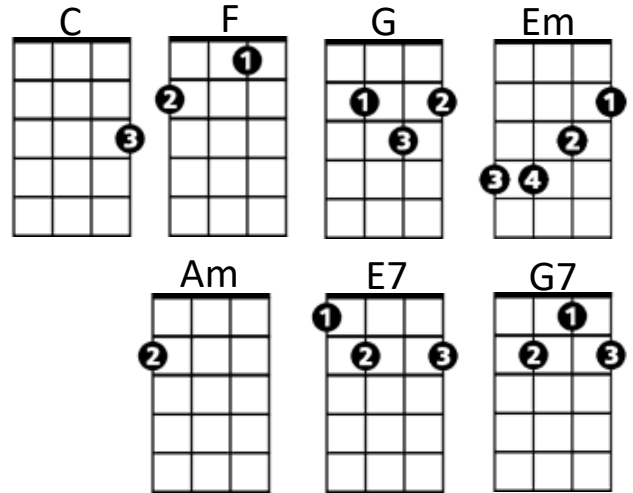

A World of Our Own (Seekers)

Intro: C F G / C F G / C F G 2x

C **Em**
 Close the doors, light the lights,
F **C**
 We're stayin' home tonight,
Em **Am** **F** **G7**
 Far away from the bustle and the bright city lights.
C **E7** **F** **C**
 Let them all fade away, just leave us alone.
Em **F** **G7** **C** **F G**
 And we'll live in a world of our own.

Chorus:

G **C** **F**
 We'll build a world of our own
G7 **C**
 That no one else can share.
Am **D7** **G** **G7**
 All our sorrows we'll leave far behind us there.
C **E7** **F** **C**
 And I know you will find, there'll be peace of mind
Em **F** **G7** **C** **F G**
 When we live in a world of our own.

C **Em**
 Oh my love, oh my love,
F **C**
 I cried for you so much.
Em **Am** **F** **G7**
 Lonely nights without sleeping while I longed for your touch.
C **E7** **F** **C**
 Now your lips can erase, the heartache I've known.
Em **F** **G7** **C** **F G**
 Come with me to a world of our own.

(Chorus)

G **C** **F**
 We'll build a world of our own
G7 **C**
 That no one else can share.
Am **D7** **G** **G7**
 All our sorrows we'll leave far behind us there.
C **E7** **F** **C**
 And I know you will find, there'll be peace of mind
Em **F** **G7** **C** **F G**
 When we live in a world of our own.
C **E7** **F** **C**
 And I know you will find, there'll be peace of mind
Em **F** **Em**
 When we live in a world of our own
C **F** **G7** **C** **F G / C F G / C F G C**
 When we live in a world of our own